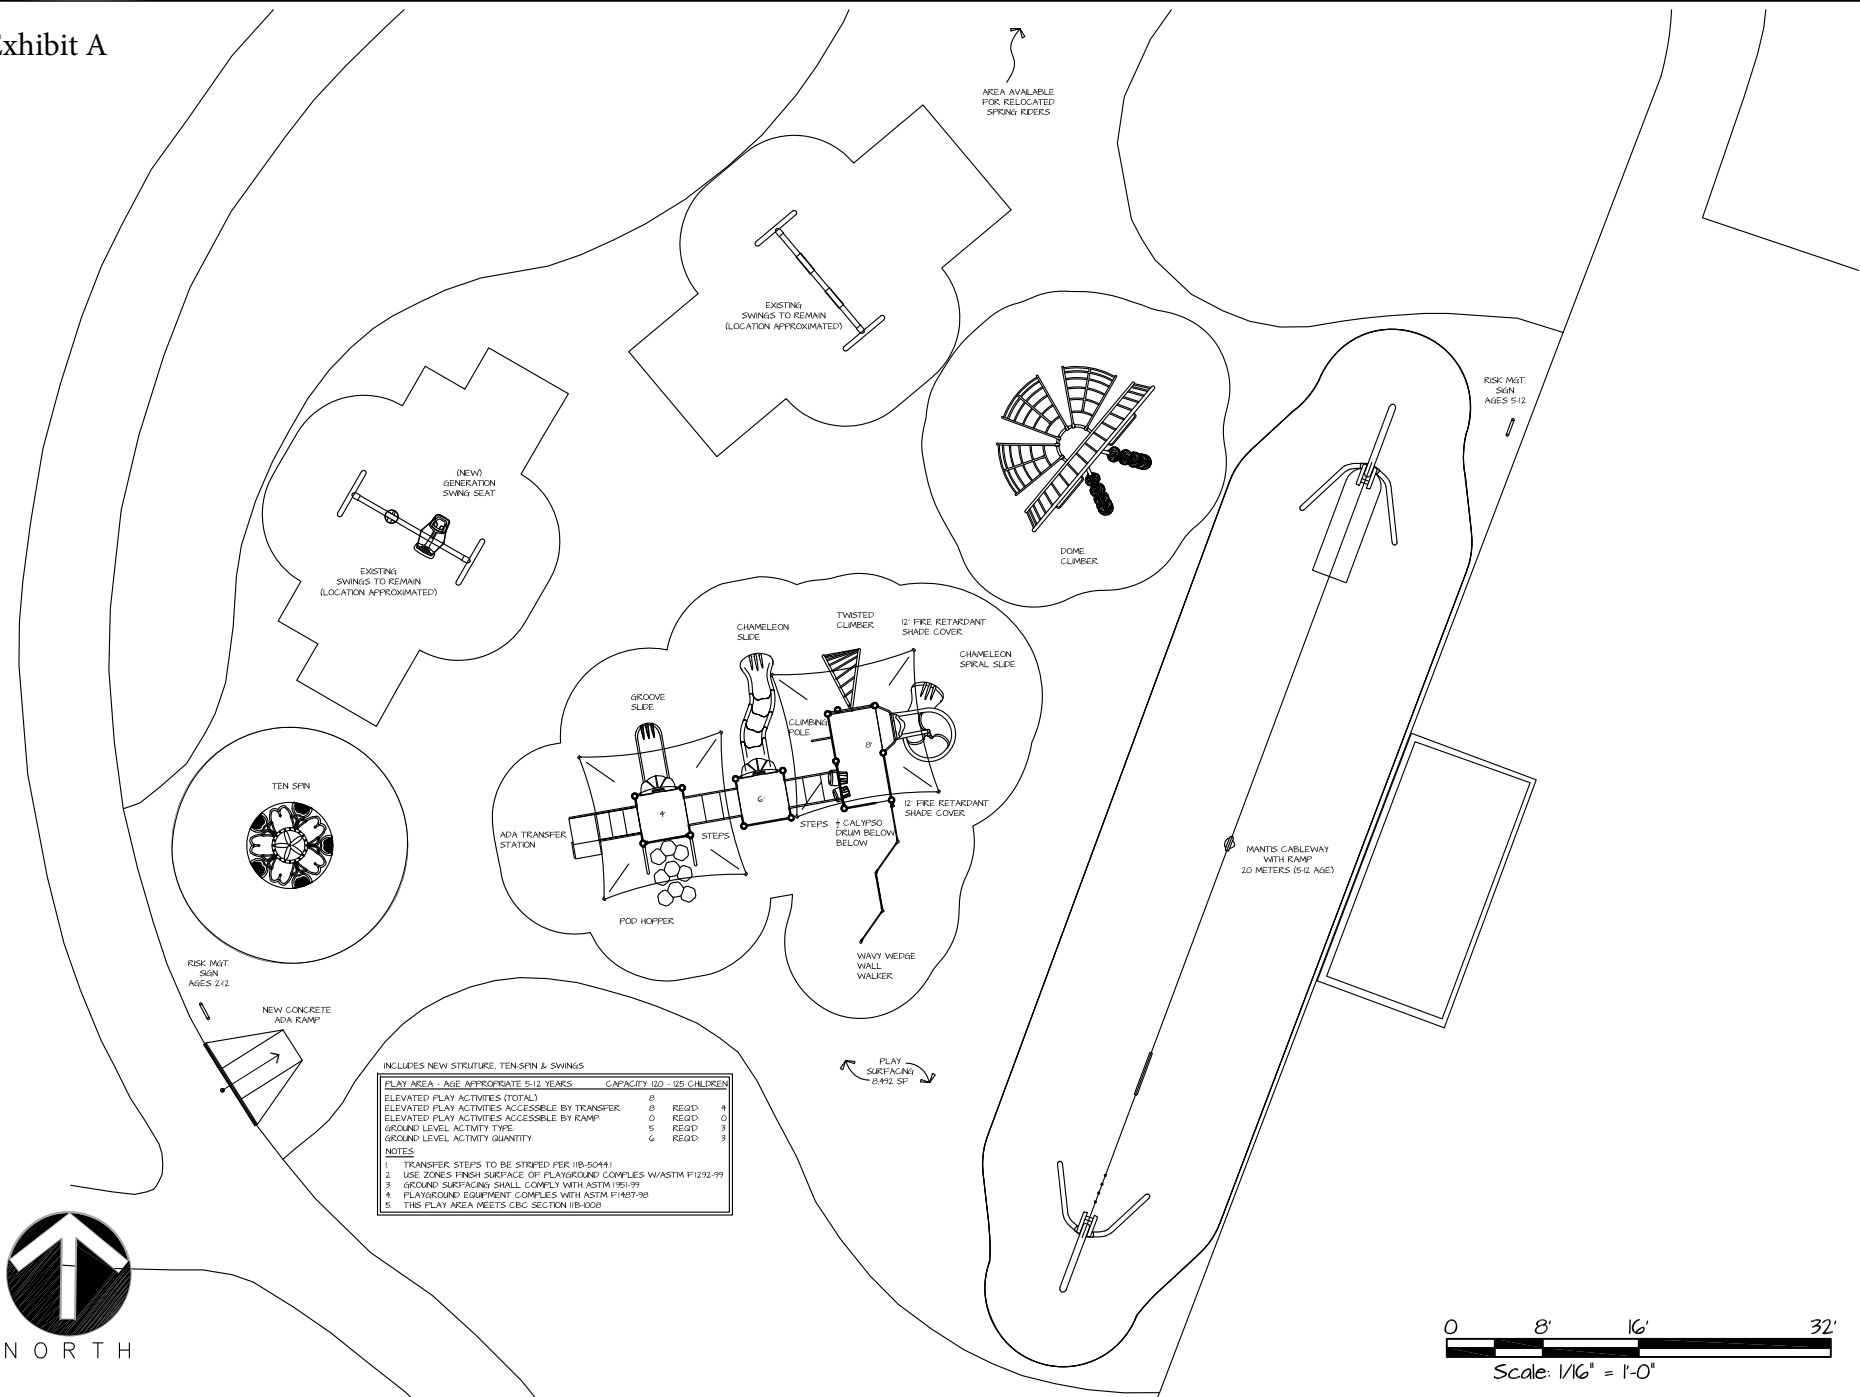

Exhibit A

ALL DRAWINGS ARE SUBJECT TO CHANGE AND SHOULD BE REVIEWED BEFORE FINAL SALE. ALL SITE DIMENSIONS WILL NEED TO BE VERIFIED PRIOR TO SALE AND INSTALLATION.

LINEAR FEET:	4545 LF
CRITICAL FALL HEIGHT:	3'-0" CFH
19_1091_VistaGr_008	

SITE AREA:	8,492 SF
SCALE:	1/16" = 1'-0"
DRAWN BY:	DT
DATE:	02-26-2020

Vista Grande Park
Rocklin, CA