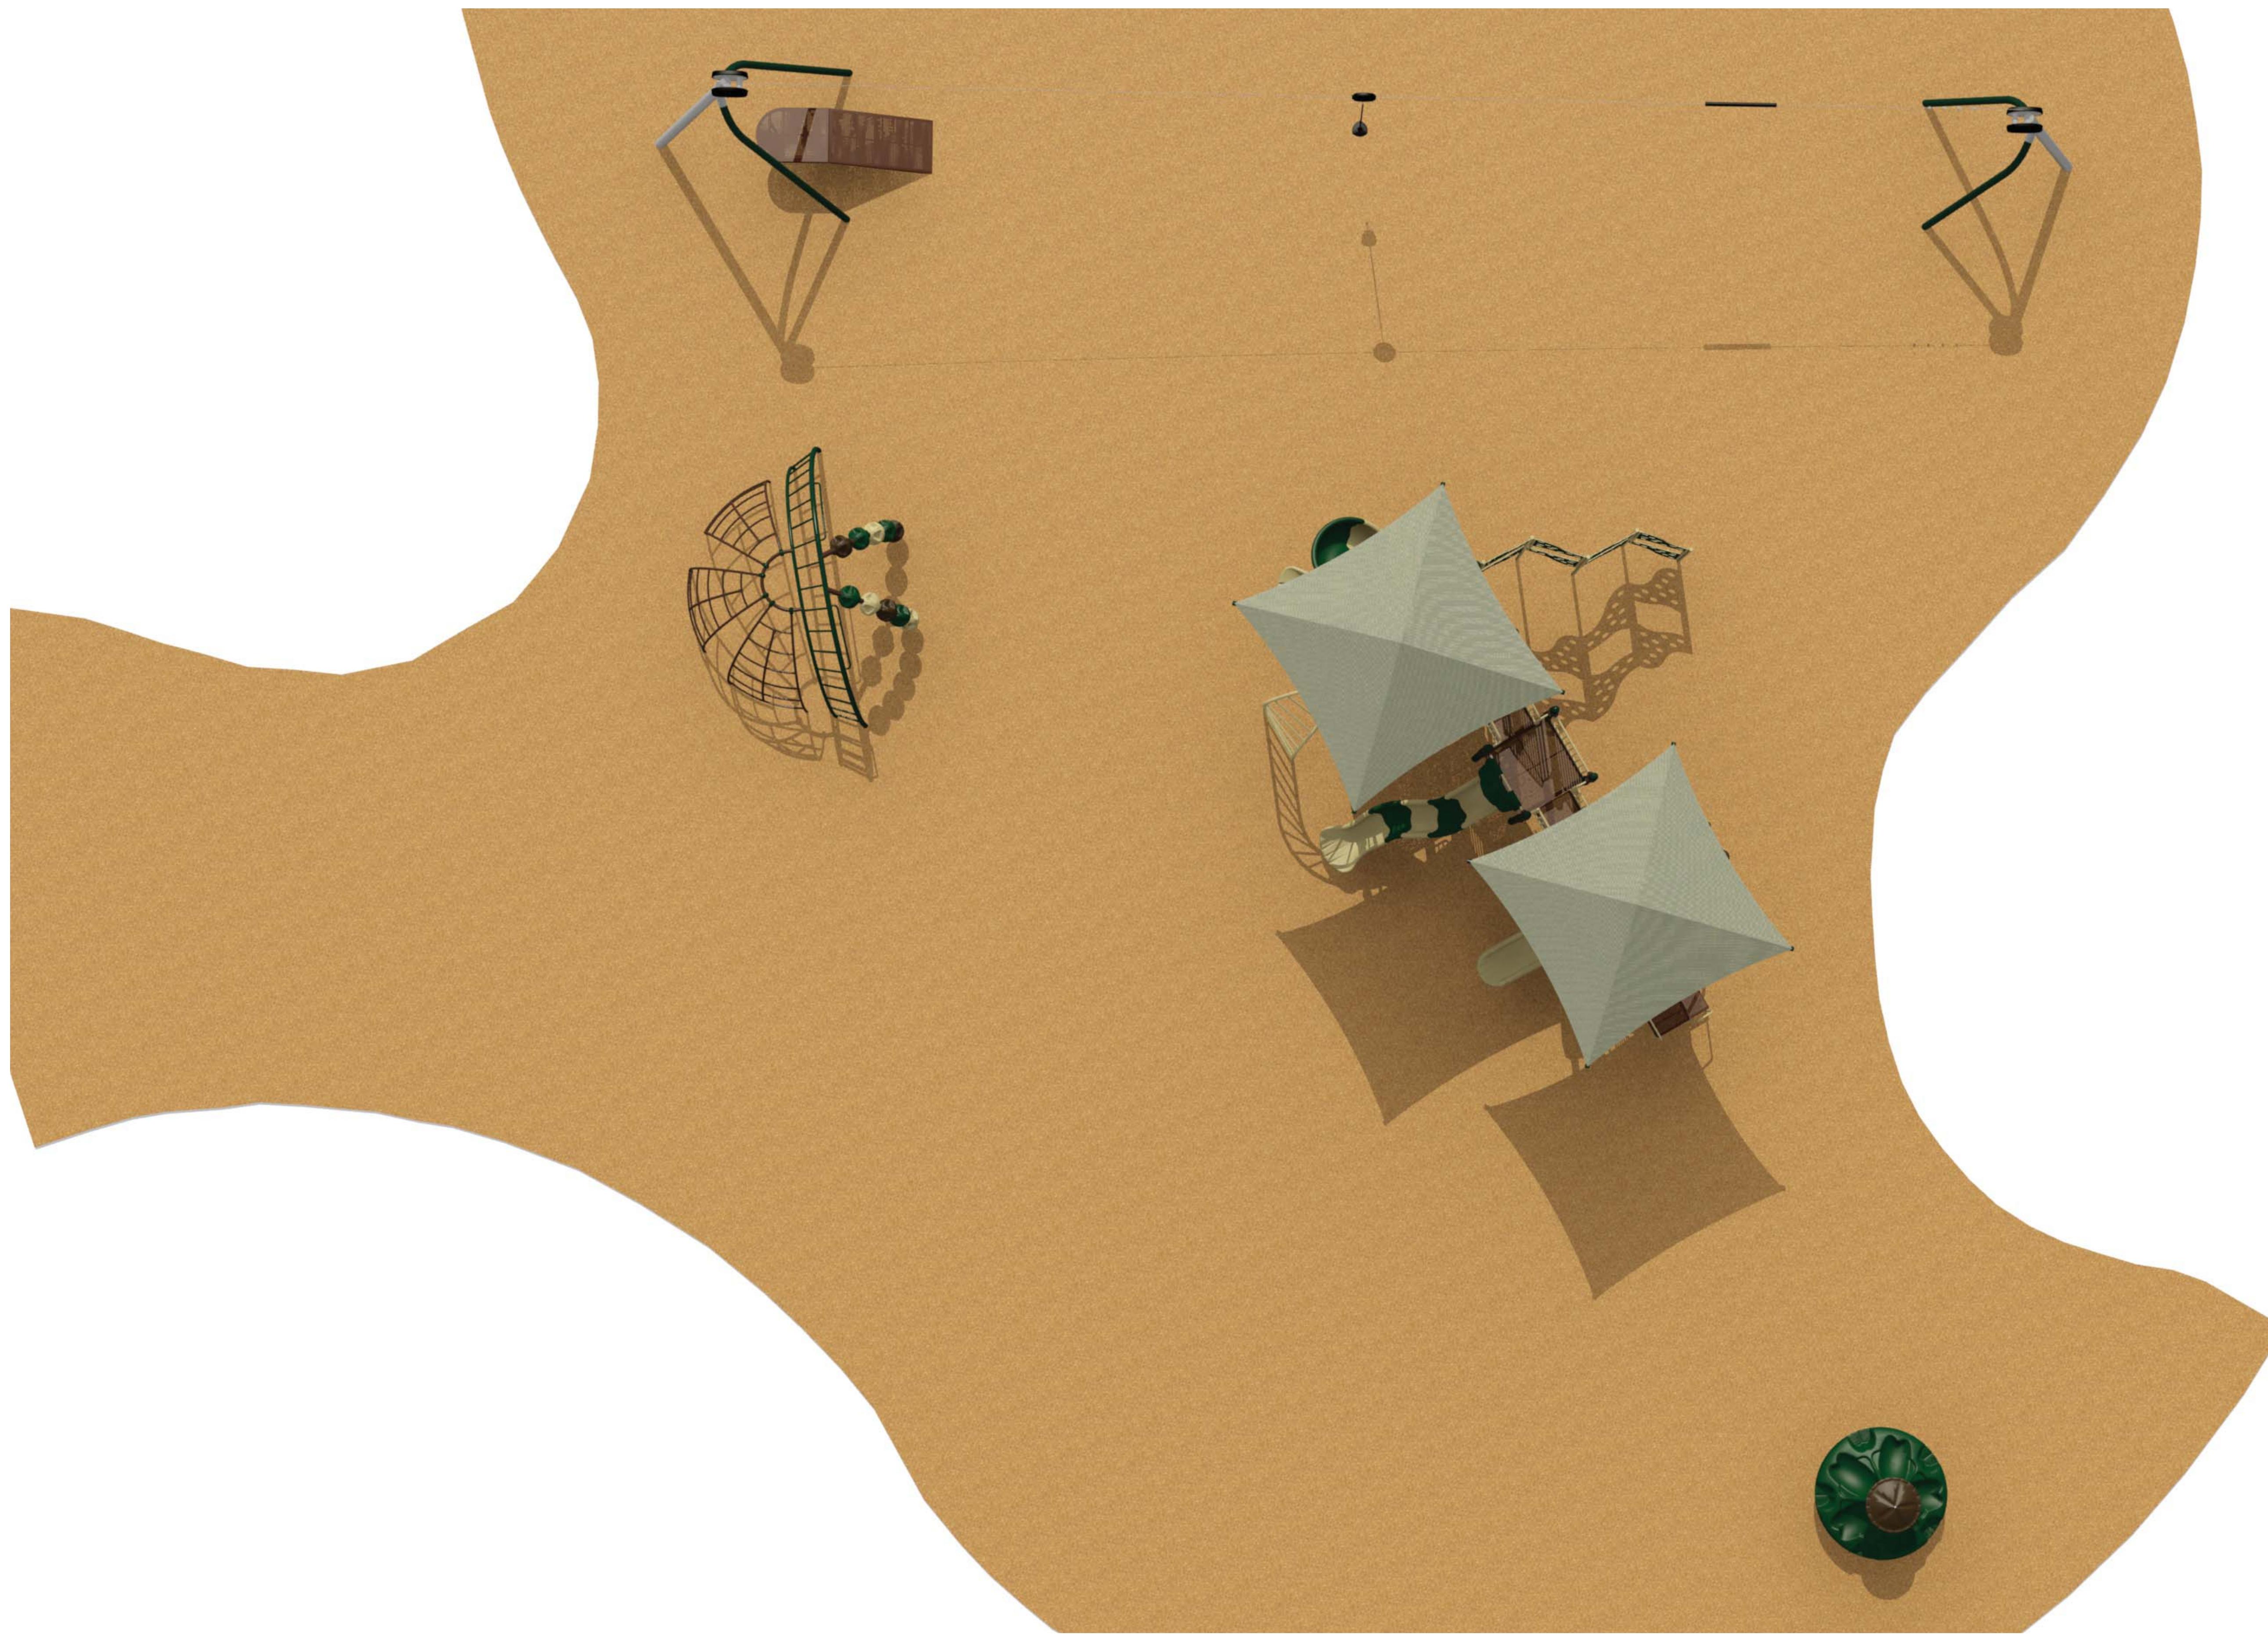

Exhibit A

INCLUDES NEW STRUCTURE, TEN SPIN & SWINGS

PLAY AREA - AGE APPROPRIATE 5-12 YEARS	CAPACITY 120 - 125 CHILDREN
ELEVATED PLAY ACTIVITIES (TOTAL)	8 REGD. 4
ELEVATED PLAY ACTIVITIES ACCESSIBLE BY TRANSFER	0 REGD. 0
ELEVATED PLAY ACTIVITIES ACCESSIBLE BY RAMP	0 REGD. 0
GROUND LEVEL ACTIVITY TYPE	5 REGD. 3
GROUND LEVEL ACTIVITY QUANTITY	4 REGD. 3

ALL DRAWINGS ARE SUBJECT TO CHANGE AND SHOULD BE REVIEWED BEFORE FINAL SALE. ALL SITE DIMENSIONS WILL NEED TO BE VERIFIED PRIOR TO SALE AND INSTALLATION.

LINEAR FEET:	4545 LF
CRITICAL FALL HEIGHT:	3'-0" CFH
19_1091_VistaGr_008	

03-09-2020

19_1091_VistaGr_008

CREATING FUN
PLAY ENVIRONMENTS
TO ENRICH COMMUNITIES

Vista Grande Park

Rocklin, CA2

03-09-2020

19_1091_VistaGr_008

CREATING FUN
PLAY ENVIRONMENTS
TO ENRICH COMMUNITIES

Vista Grande Park

Rocklin, CA2

03-09-2020

19_1091_VistaGr_008

CREATING FUN
PLAY ENVIRONMENTS
TO ENRICH COMMUNITIES