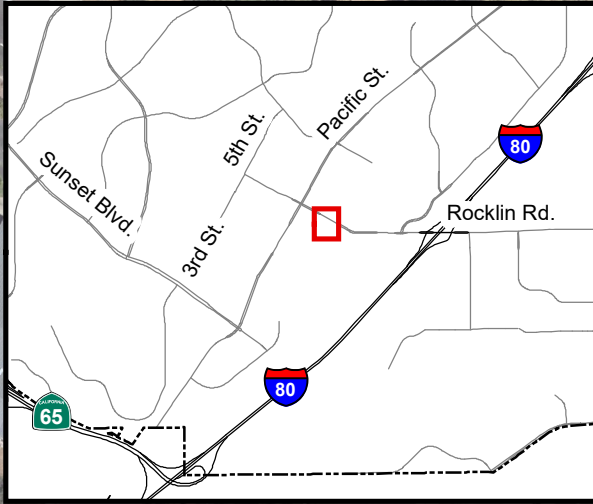

Location Map

Fire Station 23
4060 Rocklin Rd.
Rocklin CA 95677