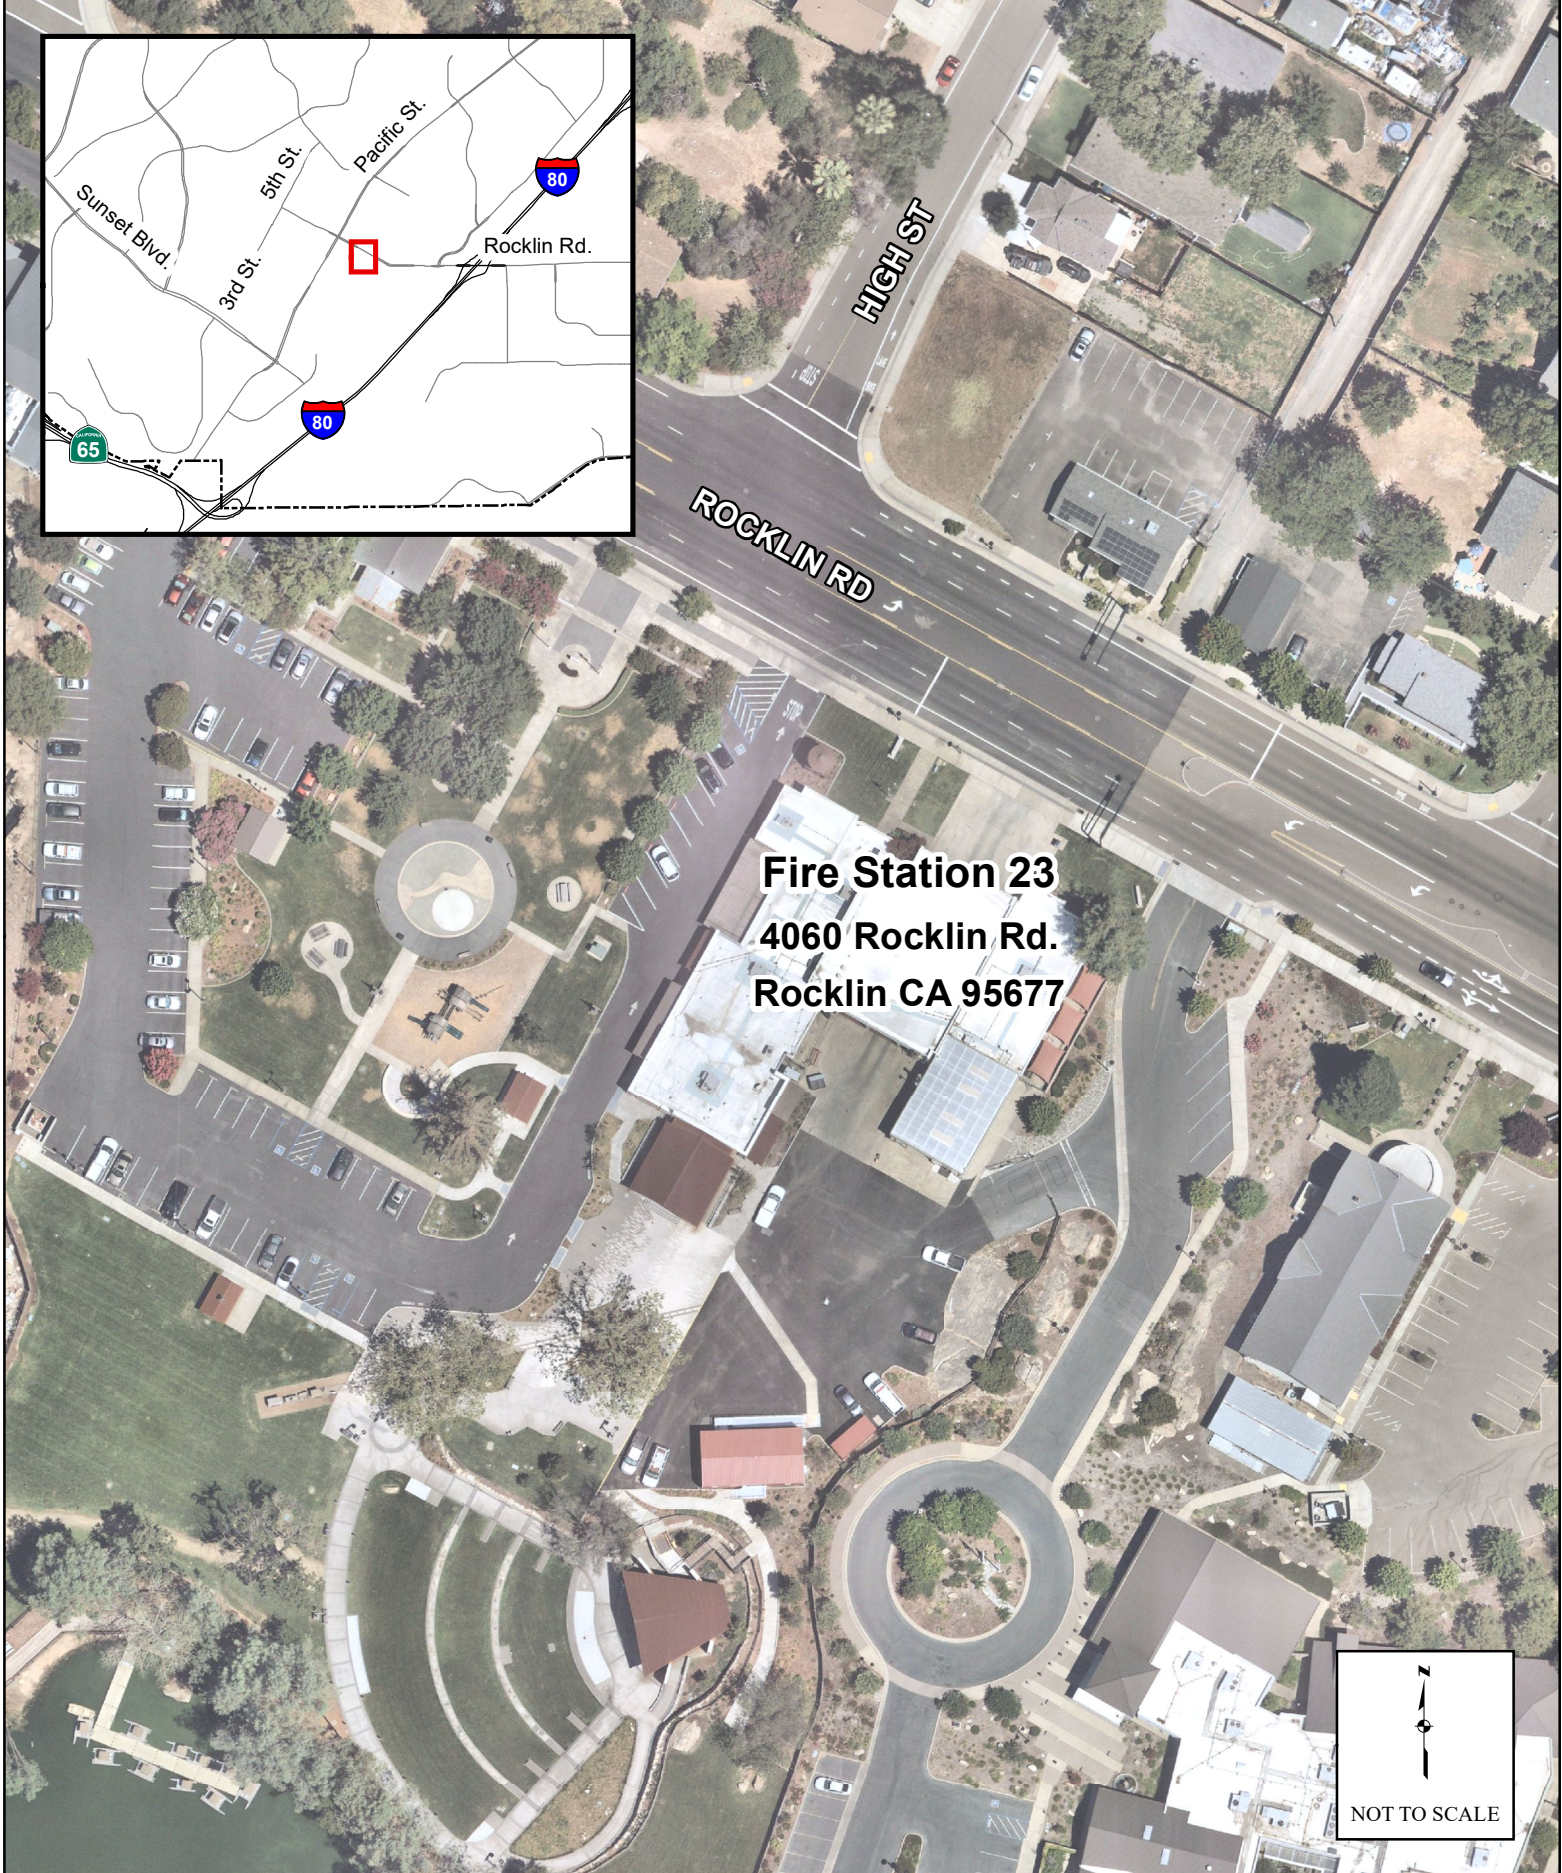

Location Map

Fire Station 23
4060 Rocklin Rd.
Rocklin CA 95677